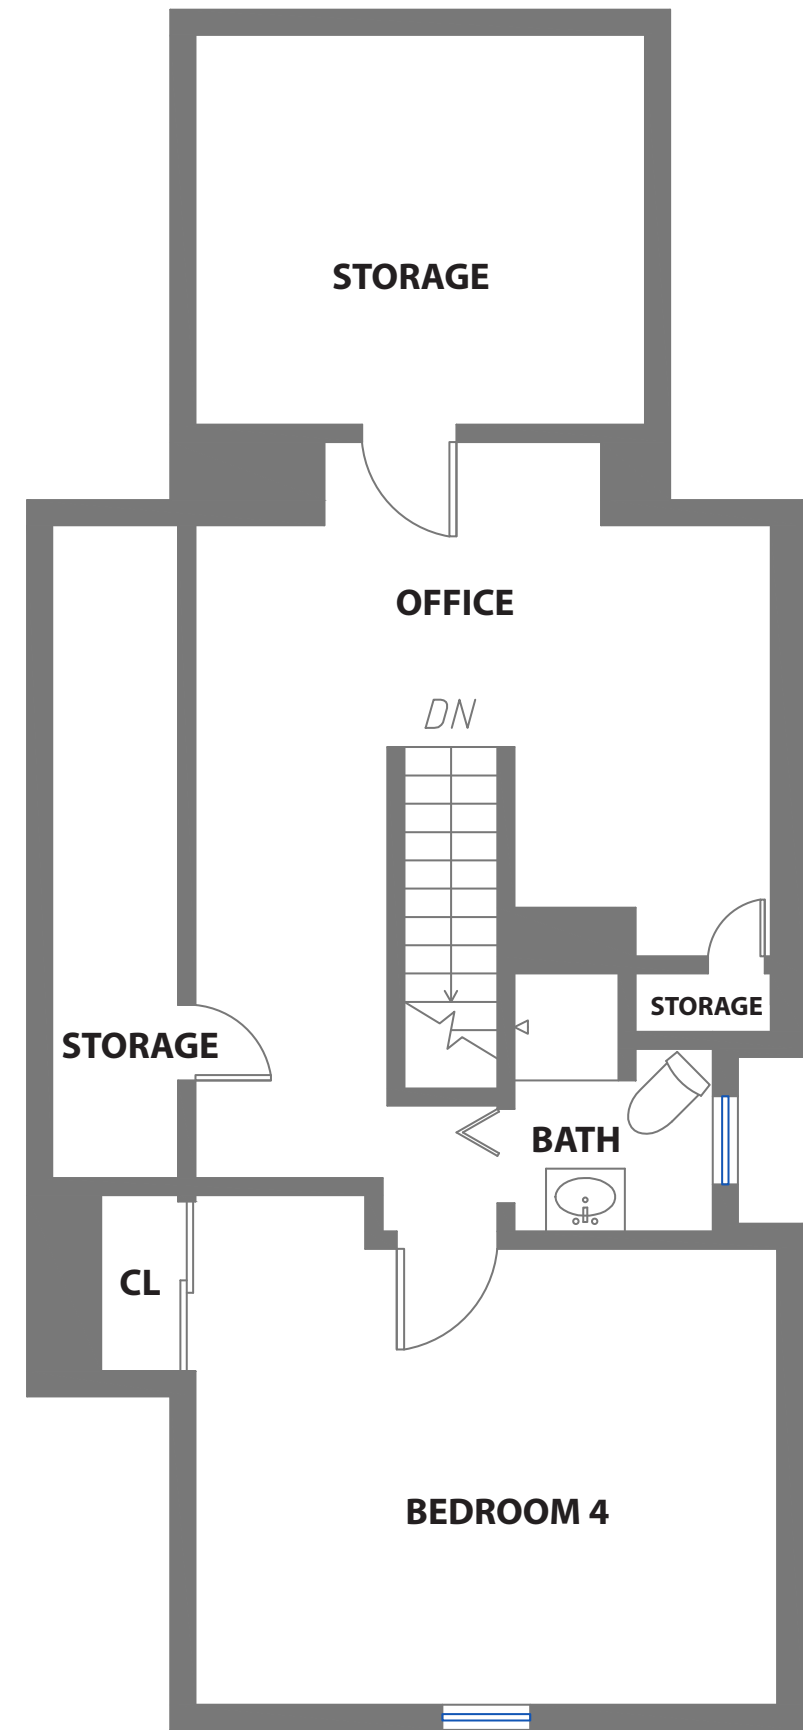

3961 26TH STREET

SAN FRANCISCO, CALIFORNIA

LOWER LEVEL

MAIN LEVEL

UPPER LEVEL

RENDERING BY OPEN HOMES PHOTOGRAPHY
ALL MEASUREMENTS AREA APPROXIMATE WHILE DEEMED RELIABLE, NO INFORMATION
ON THESE FLOOR PLANS SHOULD BE RELIED UPON WITHOUT INDEPENDENT VERIFICATION