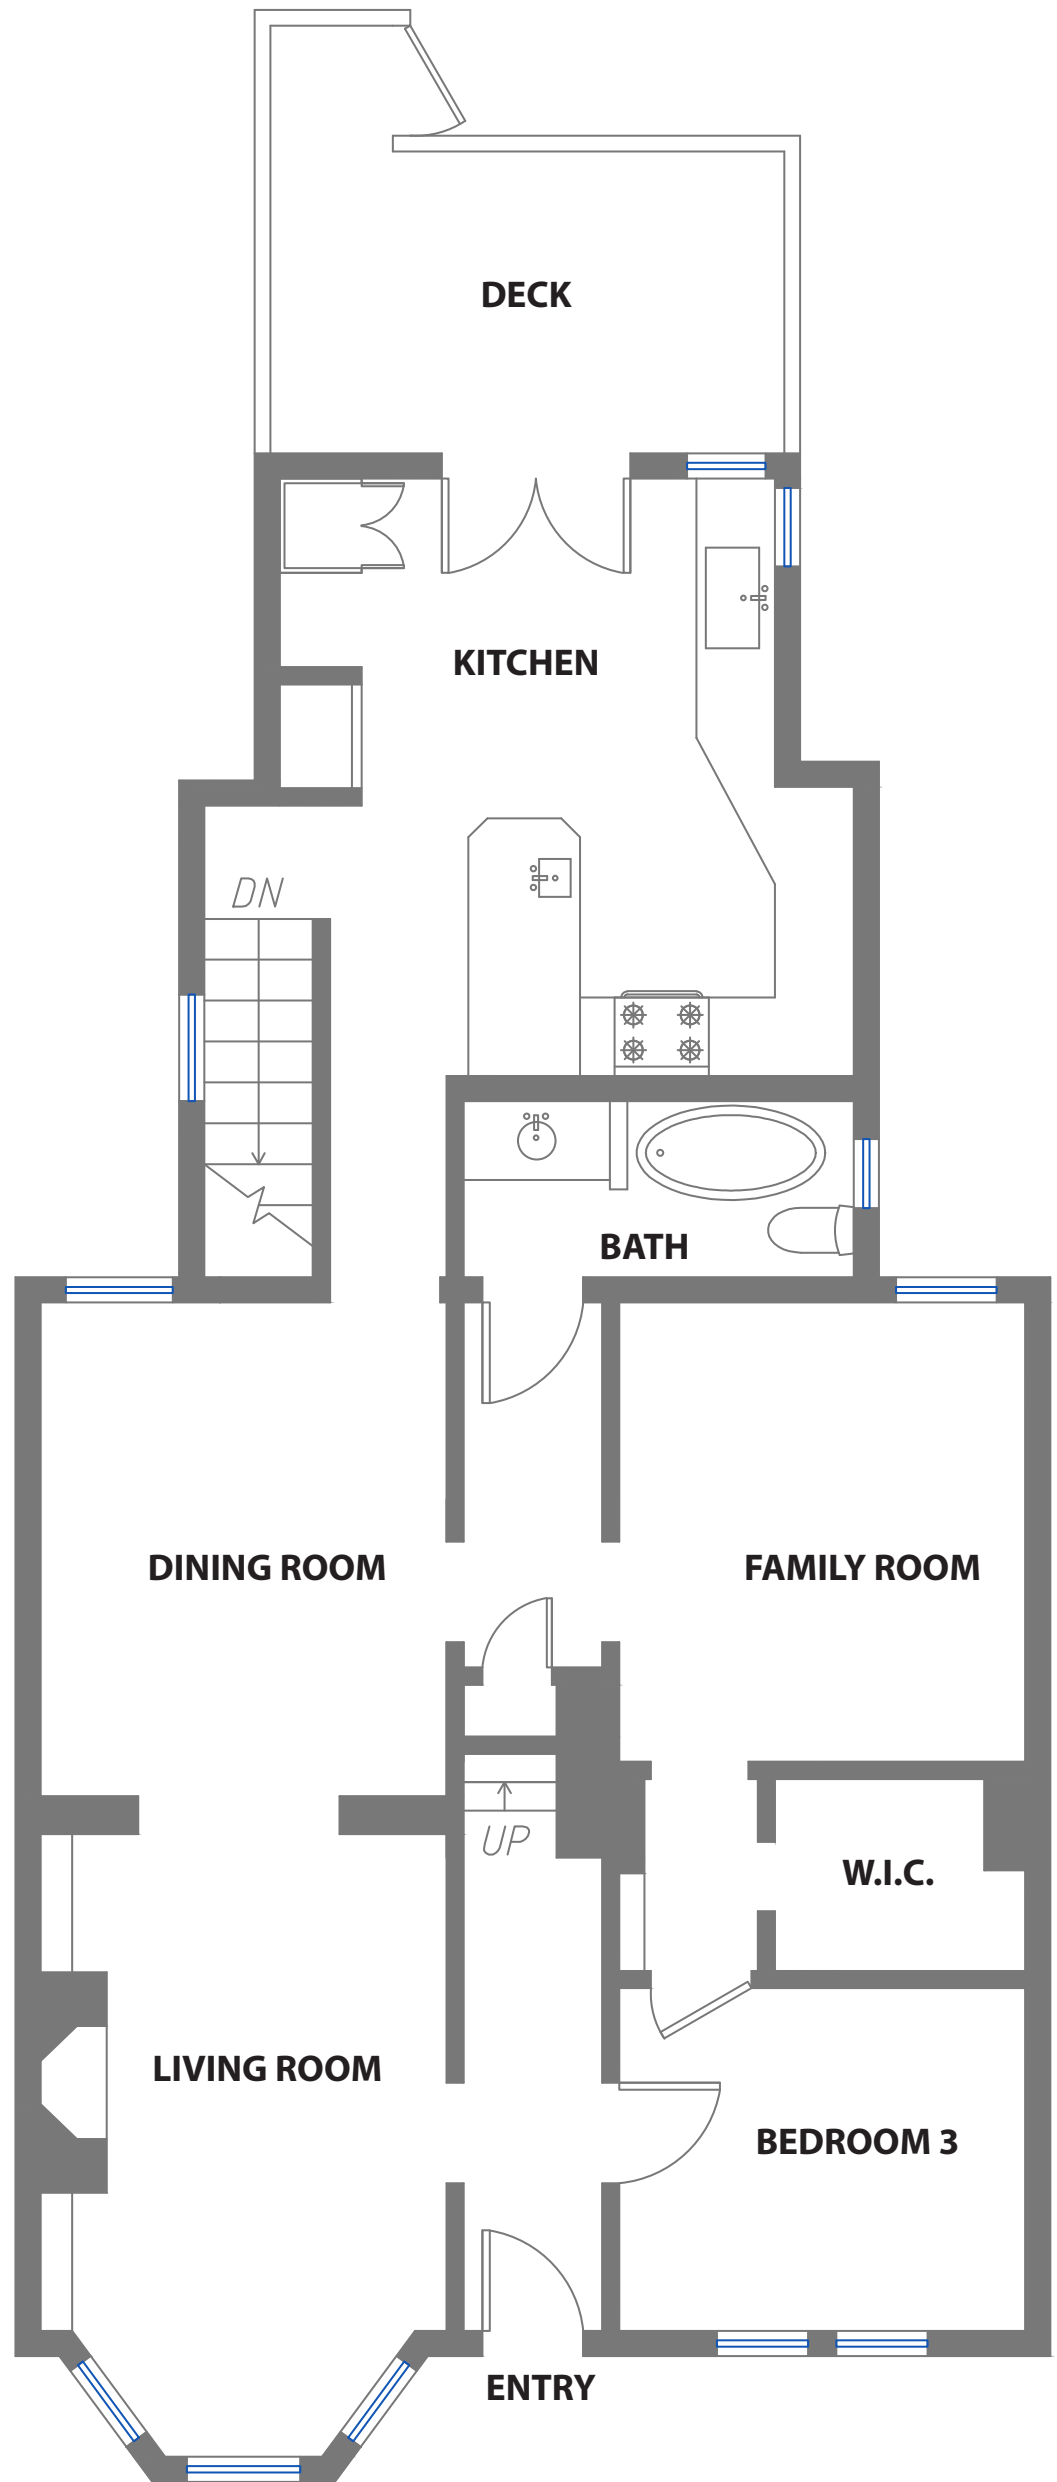

3961 26TH STREET

SAN FRANCISCO, CALIFORNIA

LOWER LEVEL

MAIN LEVEL

UPPER LEVEL

RENDERING BY OPEN HOMES PHOTOGRAPHY
ALL MEASUREMENTS AREA APPROXIMATE WHILE DEEMED RELIABLE, NO INFORMATION
ON THESE FLOOR PLANS SHOULD BE RELIED UPON WITHOUT INDEPENDENT VERIFICATION