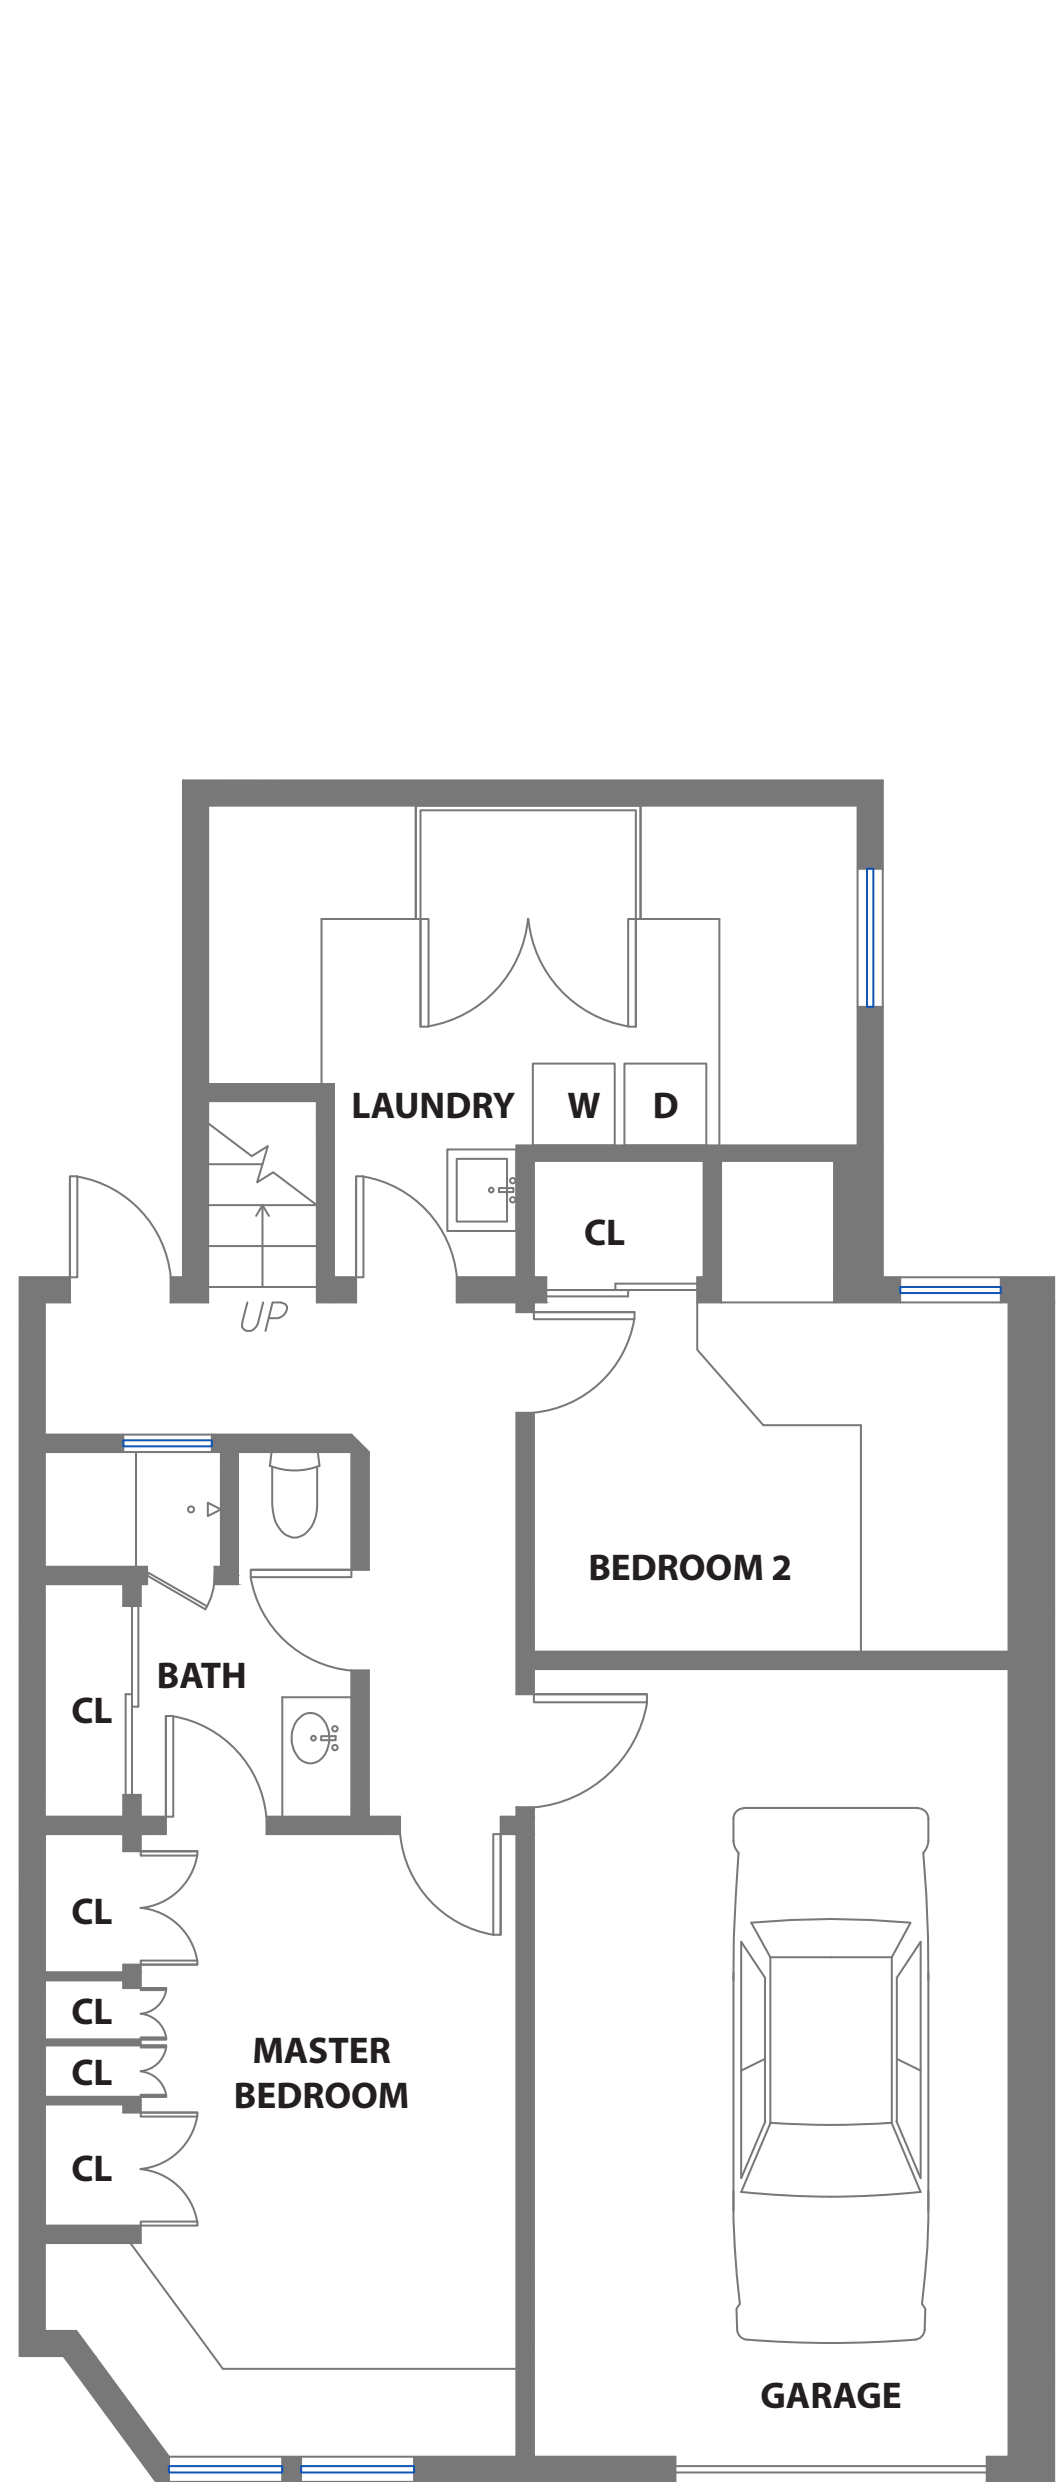

3961 26TH STREET

SAN FRANCISCO, CALIFORNIA

LOWER LEVEL

MAIN LEVEL

UPPER LEVEL

RENDERING BY OPEN HOMES PHOTOGRAPHY
ALL MEASUREMENTS AREA APPROXIMATE WHILE DEEMED RELIABLE, NO INFORMATION
ON THESE FLOOR PLANS SHOULD BE RELIED UPON WITHOUT INDEPENDENT VERIFICATION